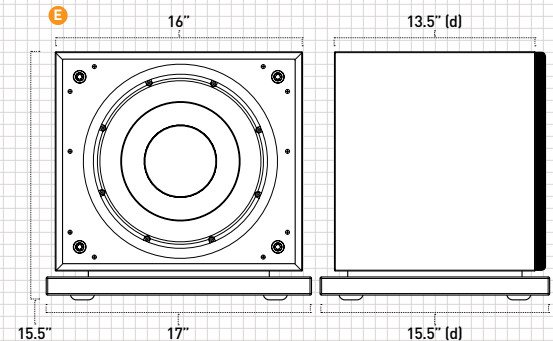

Aaros L3-1K Amplifier

Leon's 1,000 watt Class A/B subwoofer amplifier delivers the power, refinement and flexibility that our Aaros passive subwoofers deserve. Its adjustable crossover, variable phase, and tunable EQ allow installers to tailor the sound of the sub to match the room.

▼ L3-1K

Aaros A8-400

Leon's Aaros A8-400 subwoofer features an 8" rigid long-throw driver powered by an ultra-efficient 400 watt on-board amplifier to produce tight and musical bass. Available in satin black or white, and complete with fully adjustable crossover and phase controls, the A8-400 offers extreme performance and versatility in any space.

▼ A8-400

Aaros A3-IW

At less than 4" deep, the Aaros 8" in-wall subwoofer redefines the possibility of large bass from a small enclosure. Soundly constructed to prevent unwanted resonance, the A3-IW is ideal for Living Space Theater applications where no floor space is available for a traditional sub. With color-matched perforated metal or fabric grills, and paired with Leon's 1,000 watt subwoofer amplifier, this sub stands out by blending in.

▼ A3-IW

Aaros A10-UT

Leon's award-winning Aaros 10" ultra-thin subwoofer packs theater-grade performance along with musical finesse in an enclosure that measures only 4.5" deep. Featuring a 10" aluminum cone driver, a solid aluminum baffle, back and bass, and powered by our 1,000 watt Class A/B rack-mounted amplifier, this sub naturally reproduces tight musical tones necessary for critical two-channel listening and effortlessly controls the impact of the most demanding movie tracks.

▼ A10-UT

Aaros A12-1K