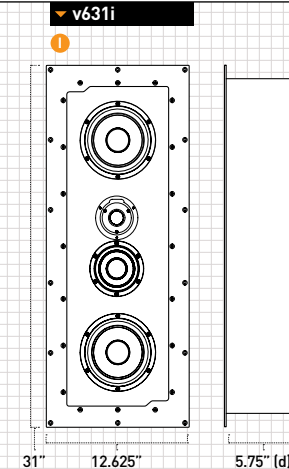

Vault 631 Series

Ultra powerful three-way theater speaker featuring 7" woofers, 3" midrange drivers and 1" horn-loaded tweeters.

Cut-out:
10.75"(w) x 29"(h)

Depth:
5.75"(d)

Flange/Grill:
12.625"(w) x 31"(h)