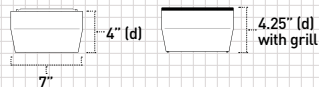

Detail 115 Series

On-wall/bookshelf speakers offering an ideal balance of power and performance, with 5" woofers and 1" tweeters.