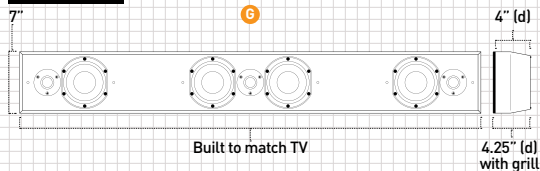

Hz414

Hz414-X-A

Horizon 515 Series

An LCR combination offering an ideal balance of power and performance featuring 5" woofers and 1" tweeters. **Recommended:** Big TVs in medium to large rooms.

Hz515-X-A

Horizon 616 Series