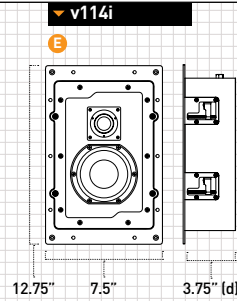

Vault 114 Series

Handcrafted in-wall speakers featuring 4" woofers and 1" cloth-dome tweeters.

Cut-out:
6.5"(w) x 11"(h)

Depth:
3.75"(d)

Flange:
7.5"(w) x 12.75"(h)

Grill:
8"(w) x 13.25"(h)