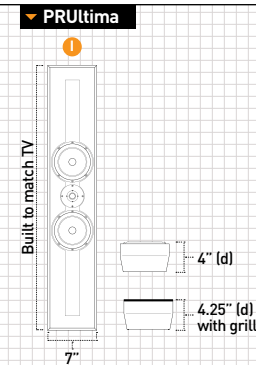

Profile Ultima Series

Reference-grade stereo speakers suited for audiophiles and music enthusiasts, featuring world-class 5" woofers and 1" tweeters. (Also available in Multi-channel configuration)

Recommended:
True audiophile experience in any environment.