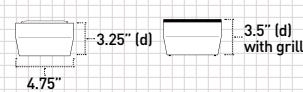

Detail 113 Series

Compact yet powerful on-wall or bookshelf speakers with 3" woofers and 1" tweeters.

Detail 114 Series

High performance on-wall or bookshelf speakers with 4" woofers and 1" tweeters.

Detail 115 Series