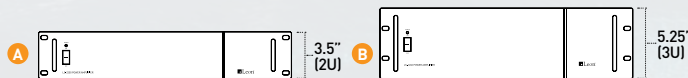

Boundary 404 Series

▼ B404

▼ SPECS

size	specifications
H 6.75"	[2] 4" aluminum cone woofers
W 16.75"	[1] 1" aluminum dome tweeter
D 6"	60W // 4Ω // 65-20kHz // 89dB@1W/1m

▼ AMPS

- A LS-2200**
2 x 200W rack-mounted amplifier stable to 1/2 Ohm load
- B LS-1260**
12 x 60W amplifier for multi-zone applications stable to 2 Ohm load