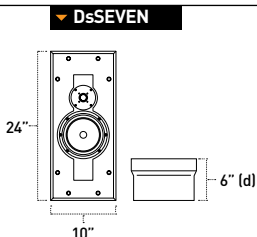

Seven Series DsSEVEN

Whether mounted to the wall or resting on a surface, our flagship surround sound speakers produce an incredibly crisp and immersive sound stage.

size	specifications
H 24"	[1] 7" SEAS Excel woofers
W 10"	[1] 1" SEAS Excel tweeter
D 6"	150w // 6Ω // 48-22kHz // 88dB@1w/1m

Shown: PrSEVEN custom built using solid African Wenge ▲