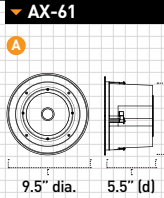

Cut-out size:
Diameter 8.25"

Grill:
Circle/Square 9.5"

Axis 81 Series

8" in-ceiling speaker with 1" adjustable cloth-dome tweeter in a tuned and sealed enclosure.

Cut-out size:
Diameter 9.5"

Grill:
Circle 11"