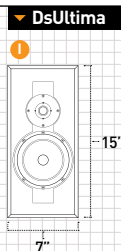

Detail Ultima Series

Reference-grade on-wall/bookshelf speakers suited for audiophiles and music enthusiasts, featuring world-class 5" woofers and 1" tweeters.