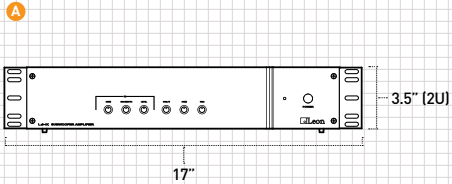

Aaros L3-1K Amplifier

Leon's 1,000 watt Class A/B subwoofer amplifier delivers the power, refinement and flexibility that our Aaros passive subwoofers deserve. Its adjustable crossover, variable phase, and tunable EQ allow installers to tailor the sound of the sub to match the room.

▼ L3-1K