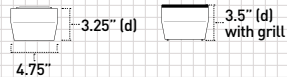

Detail 113 Series

Compact yet powerful on-wall or bookshelf speakers with 3" woofers and 1" tweeters.