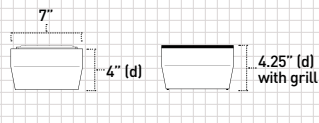

Detail Ultima Series

Reference-grade on-wall/bookshelf speakers suited for audiophiles and music enthusiasts, featuring world-class 5" woofers and 1" tweeters.