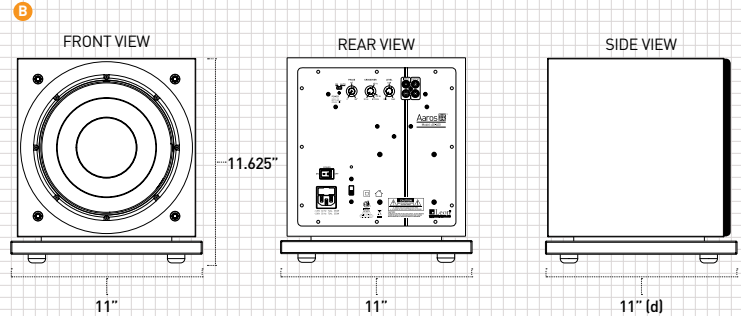

Aaros L3-1K Amplifier

Leon's 1,000 watt Class A/B subwoofer amplifier delivers the power, refinement and flexibility that our Aaros passive subwoofers deserve. Its adjustable crossover, variable phase, and tunable EQ allow installers to tailor the sound of the sub to match the room.

▼ L3-1K

Aaros A8-400

Leon's Aaros A8-400 subwoofer features an 8" rigid long-throw driver powered by an ultra-efficient 400 watt on-board amplifier to produce tight and musical bass. Available in satin black or white, and complete with fully adjustable crossover and phase controls, the A8-400 offers extreme performance and versatility in any space.

▼ A8-400

Aaros A3-IW

At less than 4" deep, the Aaros 8" in-wall subwoofer redefines the possibility of large bass from a small enclosure. Soundly constructed to prevent unwanted resonance, the A3-IW is ideal for Living Space Theater applications where no floor space is available for a traditional sub. With color-matched perforated metal or fabric grills, and paired with Leon's 1,000 watt subwoofer amplifier, this sub stands out by blending in.

▼ A3-IW

Aaros A10-UT

Leon's award-winning Aaros 10" ultra-thin subwoofer packs theater-grade performance along with musical finesse in an enclosure that measures only 4.5" deep. Featuring a 10" aluminum cone driver, a solid aluminum baffle, back and bass, and powered by our 1,000 watt Class A/B rack-mounted amplifier, this sub naturally reproduces tight musical tones necessary for critical two-channel listening and effortlessly controls the impact of the most demanding movie tracks.

▼ A10-UT

Aaros A12-1K