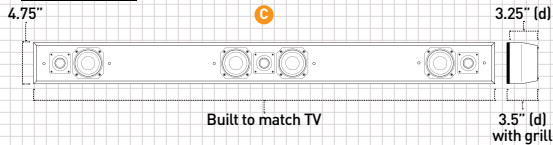

HzUT

HzUT-X-A

Horizon 313 Series

Compact, yet powerful LCR combination with 3" woofers and 1" tweeters. **Recommended:** Smaller TVs and small rooms.

Hz313

Hz313-X-A

Horizon 414 Series

High performance LCR combination with 4" woofers and 1" tweeters. **Recommended:** Small to medium rooms.