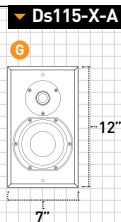

Detail 115 Series

On-wall/bookshelf speakers offering an ideal balance of power and performance, with 5" woofers and 1" tweeters.