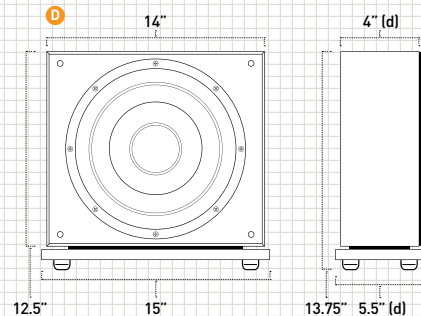

Aaros L3-1K Amplifier

Leon's 1,000 watt Class A/B subwoofer amplifier delivers the power, refinement and flexibility that our Aaros passive subwoofers deserve. Its adjustable crossover, variable phase, and tunable EQ allow installers to tailor the sound of the sub to match the room.

▼ L3-1K

Aaros A8-400

Leon's Aaros A8-400 subwoofer features an 8" rigid long-throw driver powered by an ultra-efficient 400 watt on-board amplifier to produce tight and musical bass. Available in satin black or white, and complete with fully adjustable crossover and phase controls, the A8-400 offers extreme performance and versatility in any space.

▼ A8-400

Aaros A3-IW

At less than 4" deep, the Aaros 8" in-wall subwoofer redefines the possibility of large bass from a small enclosure. Soundly constructed to prevent unwanted resonance, the A3-IW is ideal for Living Space Theater applications where no floor space is available for a traditional sub. With color-matched perforated metal or fabric grills, and paired with Leon's 1,000 watt subwoofer amplifier, this sub stands out by blending in.

▼ A3-IW

Aaros A10-UT

Leon's award-winning Aaros 10" ultra-thin subwoofer packs theater-grade performance along with musical finesse in an enclosure that measures only 4.5" deep. Featuring a 10" aluminum cone driver, a solid aluminum baffle, back and bass, and powered by our 1,000 watt Class A/B rack-mounted amplifier, this sub naturally reproduces tight musical tones necessary for critical two-channel listening and effortlessly controls the impact of the most demanding movie tracks.

▼ A10-UT

Aaros A12-1K