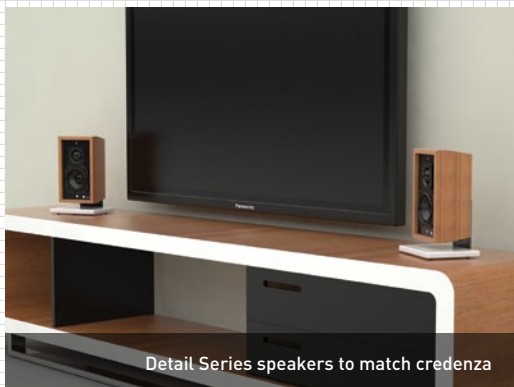

Timbre

A Ti400-X-A	4" woofers and 1" extreme audiophile tweeters	H 10.75"	W 6.25"	D 7.5"	130w // 6Ω // 70-22kHz // 90dB@1W/1m
B TiUltima	5" reference-grade woofers and 1" world-class tweeters	H 15"	W 8.25"	D 10.25"	150W // 8Ω // 42-22kHz // 88dB@1W/1m

Detail

C Ds113	3" woofers and 1" cloth dome tweeters	H 8.25"	W 4.75"	D 3.25"	75w // 6Ω // 80-20kHz // 88dB@1W/1m
D Ds113-X-A	3" woofers and 1" audiophile-grade tweeters	H 8.25"	W 4.75"	D 3.25"	85W // 6Ω // 80-20kHz // 88dB@1W/1m
E Ds114	4" woofers and 1" cloth dome tweeters	H 10"	W 5.75"	D 3.25"	100W // 6Ω // 65-20kHz // 88dB@1W/1m
F Ds114-X-A	4" woofers and 1" extreme audiophile tweeters	H 10"	W 5.75"	D 3.25"	150W // 6Ω // 65-22kHz // 88dB@1W/1m
G Ds115-X-A	5" woofers and 1" extreme audiophile tweeters	H 12"	W 7"	D 4"	200W // 6Ω // 62-22kHz // 88dB@1W/1m
H Ds116-X-A	6" woofers and 1" extreme audiophile tweeters	H 15"	W 8.25"	D 4"	250W // 6Ω // 60-22kHz // 88dB@1W/1m
I DsUltima	5" reference-grade woofers and 1" world-class tweeters	H 15"	W 7"	D 4"	200W // 6Ω // 62-22kHz // 88dB@1W/1m