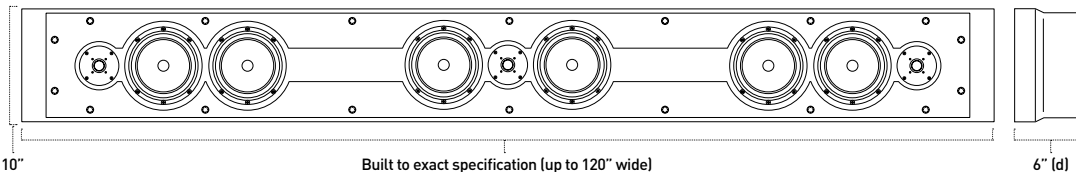

▼ HzSEVEN-OS

▼ SPECS

size

- H 10"
- W Built to spec
- D 6"

specifications

(6) 7" SEAS Excel woofers
(3) 1" SEAS Excel tweeter
250w // 12Ω // 48-22kHz // 88dB@1w/1m