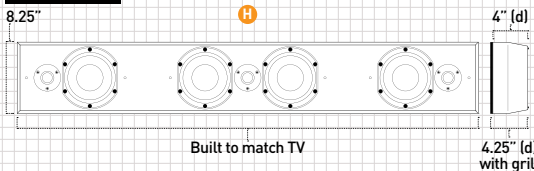

Hz616-X-A

Horizon Ultima

Reference-grade LCR combination suited for audiophiles and enthusiasts, featuring world-class 5" woofers and 1" tweeters. **Recommended:** True audiophile experience in any environment.