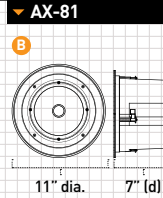

Cut-out size:
Diameter 8.25"

Grill:
Circle/Square 9.5"

Axis 81 Series

8" in-ceiling speaker with 1" adjustable cloth-dome tweeter in a tuned and sealed enclosure.

Cut-out size:
Diameter 9.5"

Grill:
Circle 11"