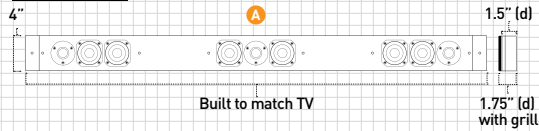

Horizon Ultra-thin Series

Ultra-thin LCR combination with 2"- 3.5" woofers and 1" tweeters. **Recommended:** Thin TVs in any room.

HzUT