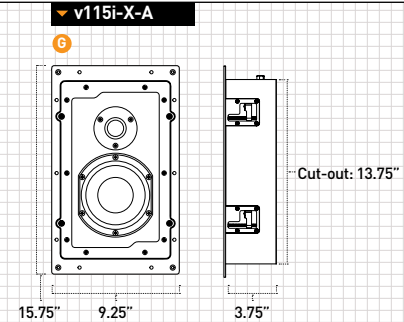

Grill:
8"(w) x 13.25"(h)

Vault 115 Series

High-performance in-wall speakers with 5" woofers and 1" cloth-dome tweeters.

Cut-out:
8.25"(w) x 13.75"(h)

Depth:
3.75"(d)

Flange:
9.25"(w) x 15.75"(h)

Grill:
9.75"(w) x 16.25"(h)