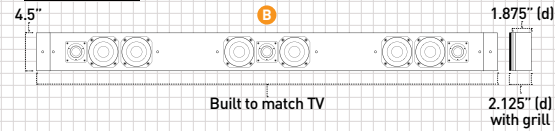

HzUT-X-A

Horizon 313 Series

Compact, yet powerful LCR combination with 3" woofers and 1" tweeters. **Recommended:** Smaller TVs and small rooms.