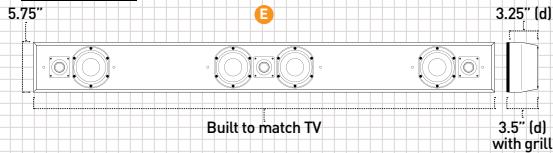

Horizon Ultra-thin Series

Ultra-thin LCR combination with 2"- 3.5" woofers and 1" tweeters. **Recommended:** Thin TVs in any room.

HzUT

HzUT-X-A

Horizon 313 Series

Compact, yet powerful LCR combination with 3" woofers and 1" tweeters. **Recommended:** Smaller TVs and small rooms.

Hz313

Hz313-X-A

Horizon 414 Series

High performance LCR combination with 4" woofers and 1" tweeters. **Recommended:** Small to medium rooms.

Hz414

Hz414-X-A

Horizon 515 Series

An LCR combination offering an ideal balance of power and performance featuring 5" woofers and 1" tweeters. **Recommended:** Big TVs in medium to large rooms.

Hz515-X-A

Horizon 616 Series

Most powerful LCR combination featuring 6" woofers and 1" tweeters. Available for oversized displays, up to 120" wide. **Recommended:** Big TVs and projection screens in large rooms.

Hz616-X-A

Horizon Ultima

Reference-grade LCR combination suited for audiophiles and enthusiasts, featuring world-class 5" woofers and 1" tweeters. **Recommended:** True audiophile experience in any environment.

HzUltima

Leon "OS" speakers can be built up to 120" wide to match the exact width of large format TVs or projection screens.