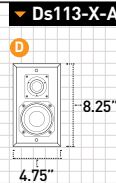

Detail 113 Series

Compact yet powerful on-wall or bookshelf speakers with 3" woofers and 1" tweeters.

Detail 114 Series

High performance on-wall or bookshelf speakers with 4" woofers and 1" tweeters.

Detail 115 Series