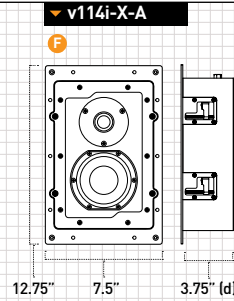

Vault 114 Series

Handcrafted in-wall speakers featuring 4" woofers and 1" cloth-dome tweeters.

Cut-out:
6.5"(w) x 11"(h)

Depth:
3.75"(d)

Flange:
7.5"(w) x 12.75"(h)

Grill:
8"(w) x 13.25"(h)