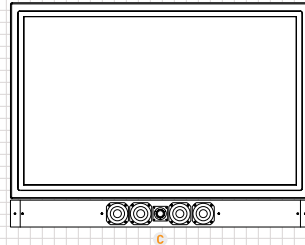

CENTER CHANNEL SPEAKERS

FOR CENTER CHANNEL APPLICATIONS