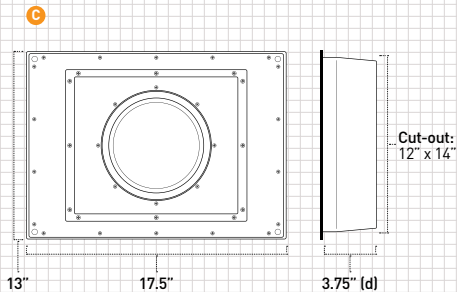

Aaros L3-1K Amplifier

Leon's 1,000 watt Class A/B subwoofer amplifier delivers the power, refinement and flexibility that our Aaros passive subwoofers deserve. Its adjustable crossover, variable phase, and tunable EQ allow installers to tailor the sound of the sub to match the room.

▼ L3-1K

Aaros A8-400

Leon's Aaros A8-400 subwoofer features an 8" rigid long-throw driver powered by an ultra-efficient 400 watt on-board amplifier to produce tight and musical bass. Available in satin black or white, and complete with fully adjustable crossover and phase controls, the A8-400 offers extreme performance and versatility in any space.

▼ A8-400

Aaros A3-IW

At less than 4" deep, the Aaros 8" in-wall subwoofer redefines the possibility of large bass from a small enclosure. Soundly constructed to prevent unwanted resonance, the A3-IW is ideal for Living Space Theater applications where no floor space is available for a traditional sub. With color-matched perforated metal or fabric grills, and paired with Leon's 1,000 watt subwoofer amplifier, this sub stands out by blending in.

▼ A3-IW

Aaros A10-UT

Leon's award-winning Aaros 10" ultra-thin subwoofer packs theater-grade performance along with musical finesse in an enclosure that measures only 4.5" deep. Featuring a 10" aluminum cone driver, a solid aluminum baffle, back and bass, and powered by our 1,000 watt Class A/B rack-mounted amplifier, this sub naturally reproduces tight musical tones necessary for critical two-channel listening and effortlessly controls the impact of the most demanding movie tracks.

▼ A10-UT

Aaros A12-1K