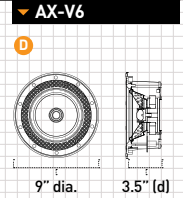

Axis V6 Series

Shallow depth 6" in-ceiling speaker with 22mm Tetr woven tweeter.

Cut-out size:
Diameter 8.3"

Grill:
Circle/Square 9.5"