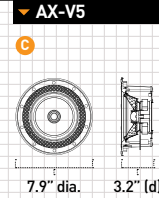

Axis V5 Series

Small form factor 5" in-ceiling speaker with 22mm Tetr woven tweeter.

Cut-out size:
Diameter 7.2"

Grill:
Circle/Square 8.3"