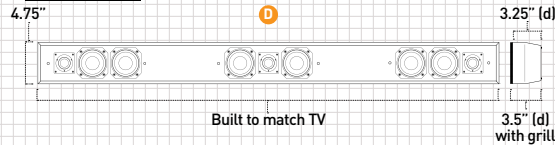

HzUT

HzUT-X-A

Horizon 313 Series

Compact, yet powerful LCR combination with 3" woofers and 1" tweeters. **Recommended:** Smaller TVs and small rooms.

Hz313

Hz313-X-A

Horizon 414 Series

High performance LCR combination with 4" woofers and 1" tweeters. **Recommended:** Small to medium rooms.