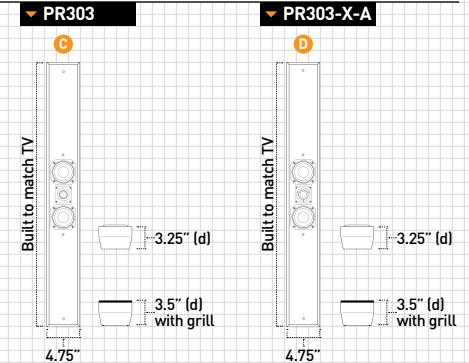

Profile 303 Series

Compact yet powerful stereo speakers with 3" woofers and 1" tweeters (Also available in Multi-channel configuration)

Recommended:
Smaller TVs and small rooms.