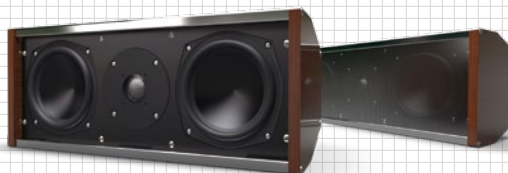

OUTDOOR AUDIO

Boundary

OUTDOOR SPEAKERS:

Handcrafted, solid Mahogany weatherproof speakers, paired with incredibly powerful amplifiers for up to 24 channels of outdoor audio, **available with custom finish.**

PAGE 32