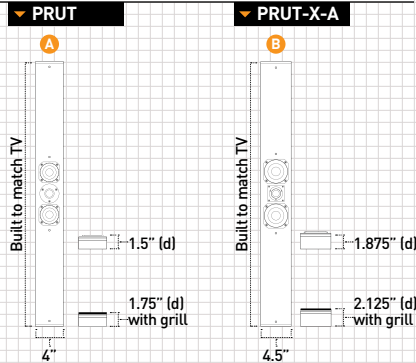

Profile Ultra-thin Series

Ultra-thin speakers with exclusive 2"-3.5" woofers and tweeters. (Also available in Multi-channel configuration)

Recommended:
Thin TVs in any room.