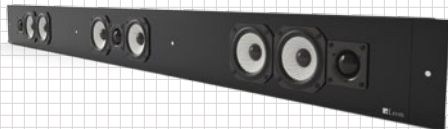

PAGE 10

Profile

ON-WALL OR SIDEMOUNT:

On-wall stereo or multi-channel speakers custom built to **match the exact height and finish** of any TV.

PAGE 16

Timbre

BOOKSHELF:

Full range, reference-grade bookshelf or desktop speakers available in **solid hardwoods or painted to match any color.**