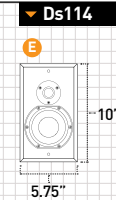

Detail 113 Series

Compact yet powerful on-wall or bookshelf speakers with 3" woofers and 1" tweeters.

Detail 114 Series

High performance on-wall or bookshelf speakers with 4" woofers and 1" tweeters.

Detail 115 Series