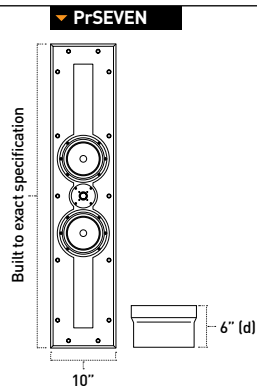

size	specifications
H 10"	[2] 7" SEAS Excel woofers
W 6"	[1] 1" SEAS Excel tweeter
D 6"	250w // 12Ω // 48-22kHz // 88dB@1w/1m

Seven Series HzSEVEN-C

The flagship SEVEN Series center channel pairs perfectly with Profile or Detail speakers and is custom built to match any screen.