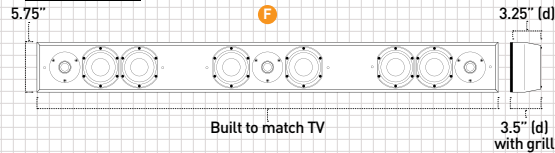

Hz414-X-A

Horizon 515 Series

An LCR combination offering an ideal balance of power and performance featuring 5" woofers and 1" tweeters. **Recommended:** Big TVs in medium to large rooms.