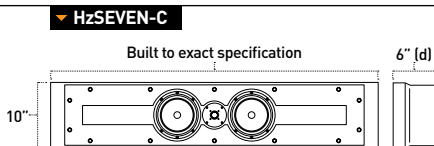

Seven Series HzSEVEN-C

The flagship SEVEN Series center channel pairs perfectly with Profile or Detail speakers and is custom built to match any screen.

size	specifications
H 10"	[2] 7" SEAS Excel woofers
W Built to spec	[1] 1" SEAS Excel tweeter
D 6"	250w // 12Ω // 48-22kHz // 88dB@1w/1m