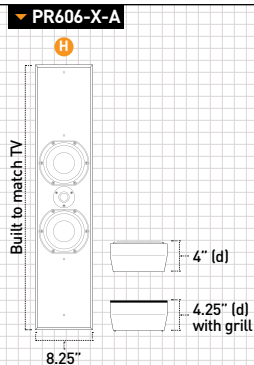

Profile 606 Series

Most powerful stereo speakers with 6" woofers and 1" tweeters. (Also available in Multi-channel configuration)

Recommended:
Big TVs and projection screens in large rooms.