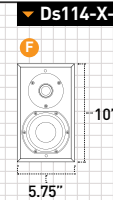

Detail 113 Series

Compact yet powerful on-wall or bookshelf speakers with 3" woofers and 1" tweeters.

Detail 114 Series

High performance on-wall or bookshelf speakers with 4" woofers and 1" tweeters.

Detail 115 Series