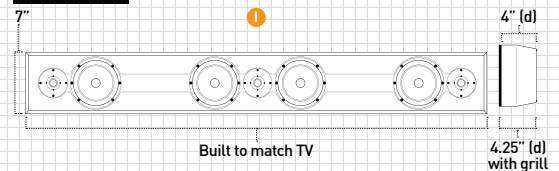

HzUltima

Leon "OS" speakers can be built up to 120" wide to match the exact width of large format TVs or projection screens.