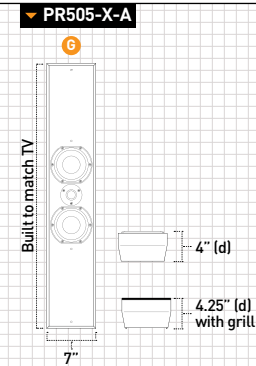

Profile 505 Series

Stereo speakers offering an ideal balance of power and performance, with 5" woofers and 1" tweeters. (Also available in Multi-channel configuration)

Recommended:
Big TVs, large rooms.