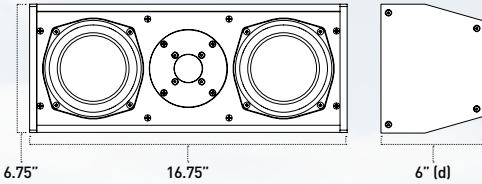

Boundary 404 Series

▼ B404