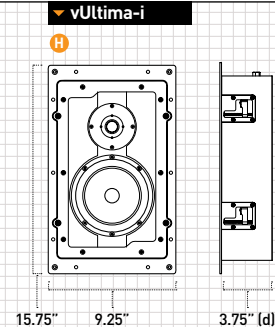

Vault Ultima Series

Reference-grade in-wall speakers featuring hand-made 5" woofers and 1" cloth-dome tweeters.

Cut-out:
8.25"(w) x 13.75"(h)

Depth:
3.75"(d)

Flange:
9.25"(w) x 15.75"(h)

Grill:
9.75"(w) x 16.25"(h)