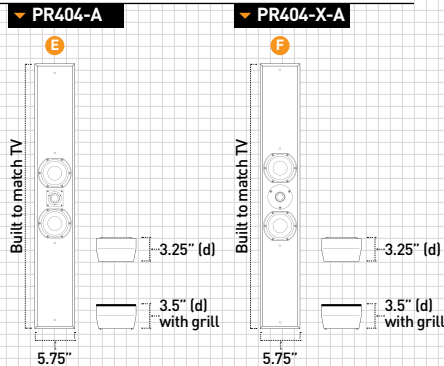

Profile 404 Series

High performance stereo speakers with 4" woofers and 1" tweeters. (Also available in Multi-channel configuration)

Recommended:
Small to medium rooms.