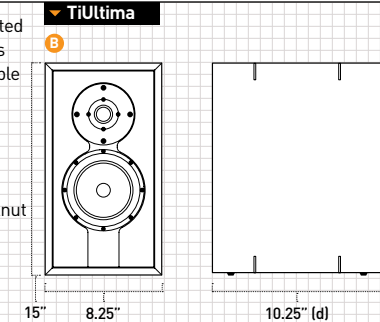

Detail 113 Series

Compact yet powerful on-wall or bookshelf speakers with 3" woofers and 1" tweeters.

Detail 114 Series

High performance on-wall or bookshelf speakers with 4" woofers and 1" tweeters.

Detail 115 Series