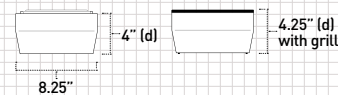

Detail 116 Series

Most powerful on-wall or bookshelf speakers with 6" woofers and 1" tweeters.