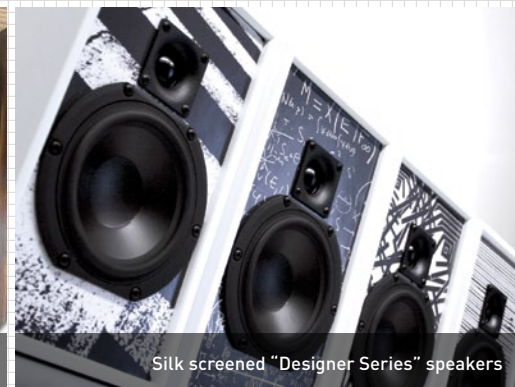

Timbre

A Ti400-X-A	4" woofers and 1" extreme audiophile tweeters	H 10.75"	W 6.25"	D 7.5"	130w // 6Ω // 70-22kHz // 90dB@1W/1m
B TiUltima	5" reference-grade woofers and 1" world-class tweeters	H 15"	W 8.25"	D 10.25"	150W // 8Ω // 42-22kHz // 88dB@1W/1m

Detail

C Ds113	3" woofers and 1" cloth dome tweeters	H 8.25"	W 4.75"	D 3.25"	75w // 6Ω // 80-20kHz // 88dB@1W/1m
D Ds113-X-A	3" woofers and 1" audiophile-grade tweeters	H 8.25"	W 4.75"	D 3.25"	85W // 6Ω // 80-20kHz // 88dB@1W/1m
E Ds114	4" woofers and 1" cloth dome tweeters	H 10"	W 5.75"	D 3.25"	100W // 6Ω // 65-20kHz // 88dB@1W/1m
F Ds114-X-A	4" woofers and 1" extreme audiophile tweeters	H 10"	W 5.75"	D 3.25"	150W // 6Ω // 65-22kHz // 88dB@1W/1m
G Ds115-X-A	5" woofers and 1" extreme audiophile tweeters	H 12"	W 7"	D 4"	200W // 6Ω // 62-22kHz // 88dB@1W/1m
H Ds116-X-A	6" woofers and 1" extreme audiophile tweeters	H 15"	W 8.25"	D 4"	250W // 6Ω // 60-22kHz // 88dB@1W/1m
I DsUltima	5" reference-grade woofers and 1" world-class tweeters	H 15"	W 7"	D 4"	200W // 6Ω // 62-22kHz // 88dB@1W/1m