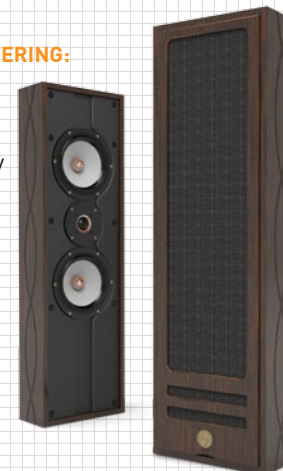

FLAGSHIP SPEAKERS

Seven

OUR FINEST OFFERING:

The embodiment of everything we stand for: artistry, musicality and creativity.

PAGE 34