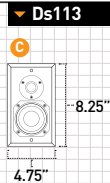

Detail 113 Series

Compact yet powerful on-wall or bookshelf speakers with 3" woofers and 1" tweeters.

Detail 114 Series

High performance on-wall or bookshelf speakers with 4" woofers and 1" tweeters.

Detail 115 Series