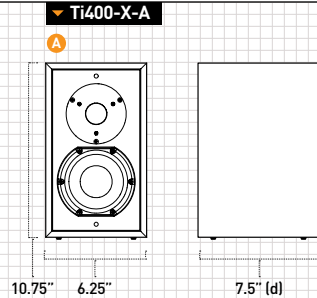

Timbre 400 Series

Full range, rear ported bookshelf speakers with 4" woofers and 1" silk-dome tweeters available in solid hardwoods or finished to match any color.

Finishes:

Matte Black, Pearl White, Tiger Maple, Cherry and Black Walnut