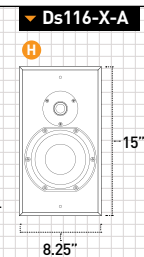

Detail 116 Series

Most powerful on-wall or bookshelf speakers with 6" woofers and 1" tweeters.